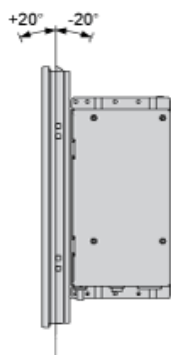

## Dimensions

- (1) Front view
- (2) Right view

Spacing Requirements

- 1 : Air out
- 2 : Air in

---

## Mounting Orientation

---

Panel Cut Dimensions

A		B		C		R	
mm	in.	mm	in.	mm	in.	mm	in.
550.3	21.66	341.8	13.45	2...6	0.08...0.23	5	0.20