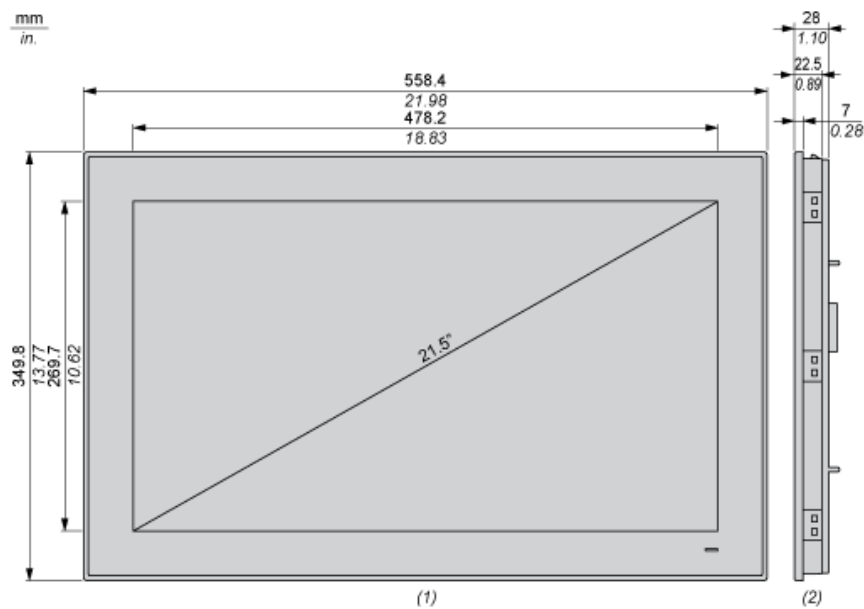

### Complementary

Device mounting	Flush
Local signalling	Status LED
View angle horizontal x vertical	150 x 150°
Contrast ratio	500:1
Pixel resolution	1024 x 1024
Touchscreen resolution	4096 x 4096
Function available	Operate with water on screen
[Us] rated supply voltage	24 V DC power supply 100...240 V AC power supply 47...63 Hz
Supply voltage limits	18...36 V DC
Power consumption in W	50.7 W (typical) with Box PC HMIBMP 64.85 W (maximum) with Box PC HMIBMP 45.2 W (typical) with Box PC HMIBMU 59.85 W (maximum) with Box PC HMIBMU
Display size	21.5 inch
Display type	LED Colour TFT LCD
Display resolution	1980 x 1080 pixels full HD
Display colour	16777216 colors
Luminance	300 cd/m <sup>2</sup>
Backlight lifespan	50000 hours at 25 °C
Touch panel	Multi-touch projected capacitive technology (PCT)
Type of installation	Indoor installation
Inrush current	8.9 A
Width	558.4 mm
Height	349.8 mm
Depth	28 mm enclosure:

## Packing Units

Package 1 Weight	6.600 kg
Package 1 Height	28.000 mm
Package 1 width	350.000 mm
Package 1 Length	558.000 mm

## Dimensions

- (1) Front view
- (2) Right view

Spacing Requirements

- 1 : Air out
- 2 : Air in

---

## Mounting Orientation

---

Panel Cut Dimensions

A		B		C		R	
mm	in.	mm	in.	mm	in.	mm	in.
550.3	21.66	341.8	13.45	2...6	0.08...0.23	5	0.20