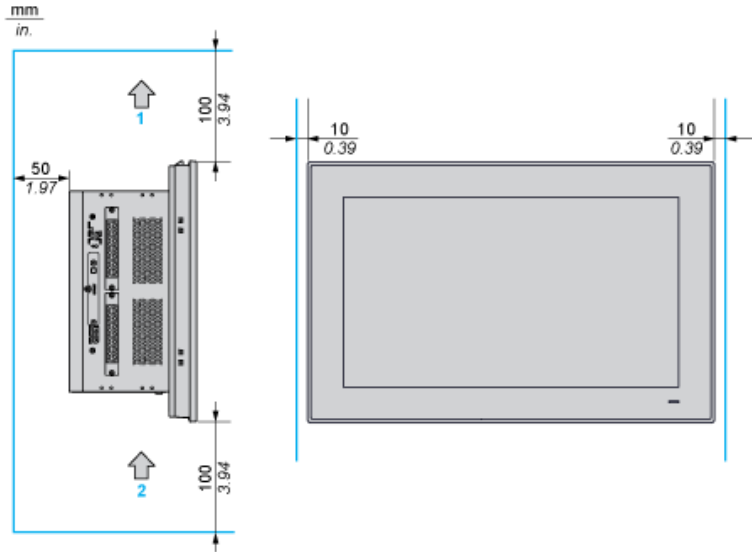

## Dimensions

- (1) Front view
- (2) Right view

Spacing Requirements

- 1 : Air out
- 2 : Air in

---

## Mounting Orientation

---

Panel Cut Dimensions

A		B		C		R	
mm	in.	mm	in.	mm	in.	mm	in.
550.3	21.66	341.8	13.45	2...6	0.08...0.23	5	0.20